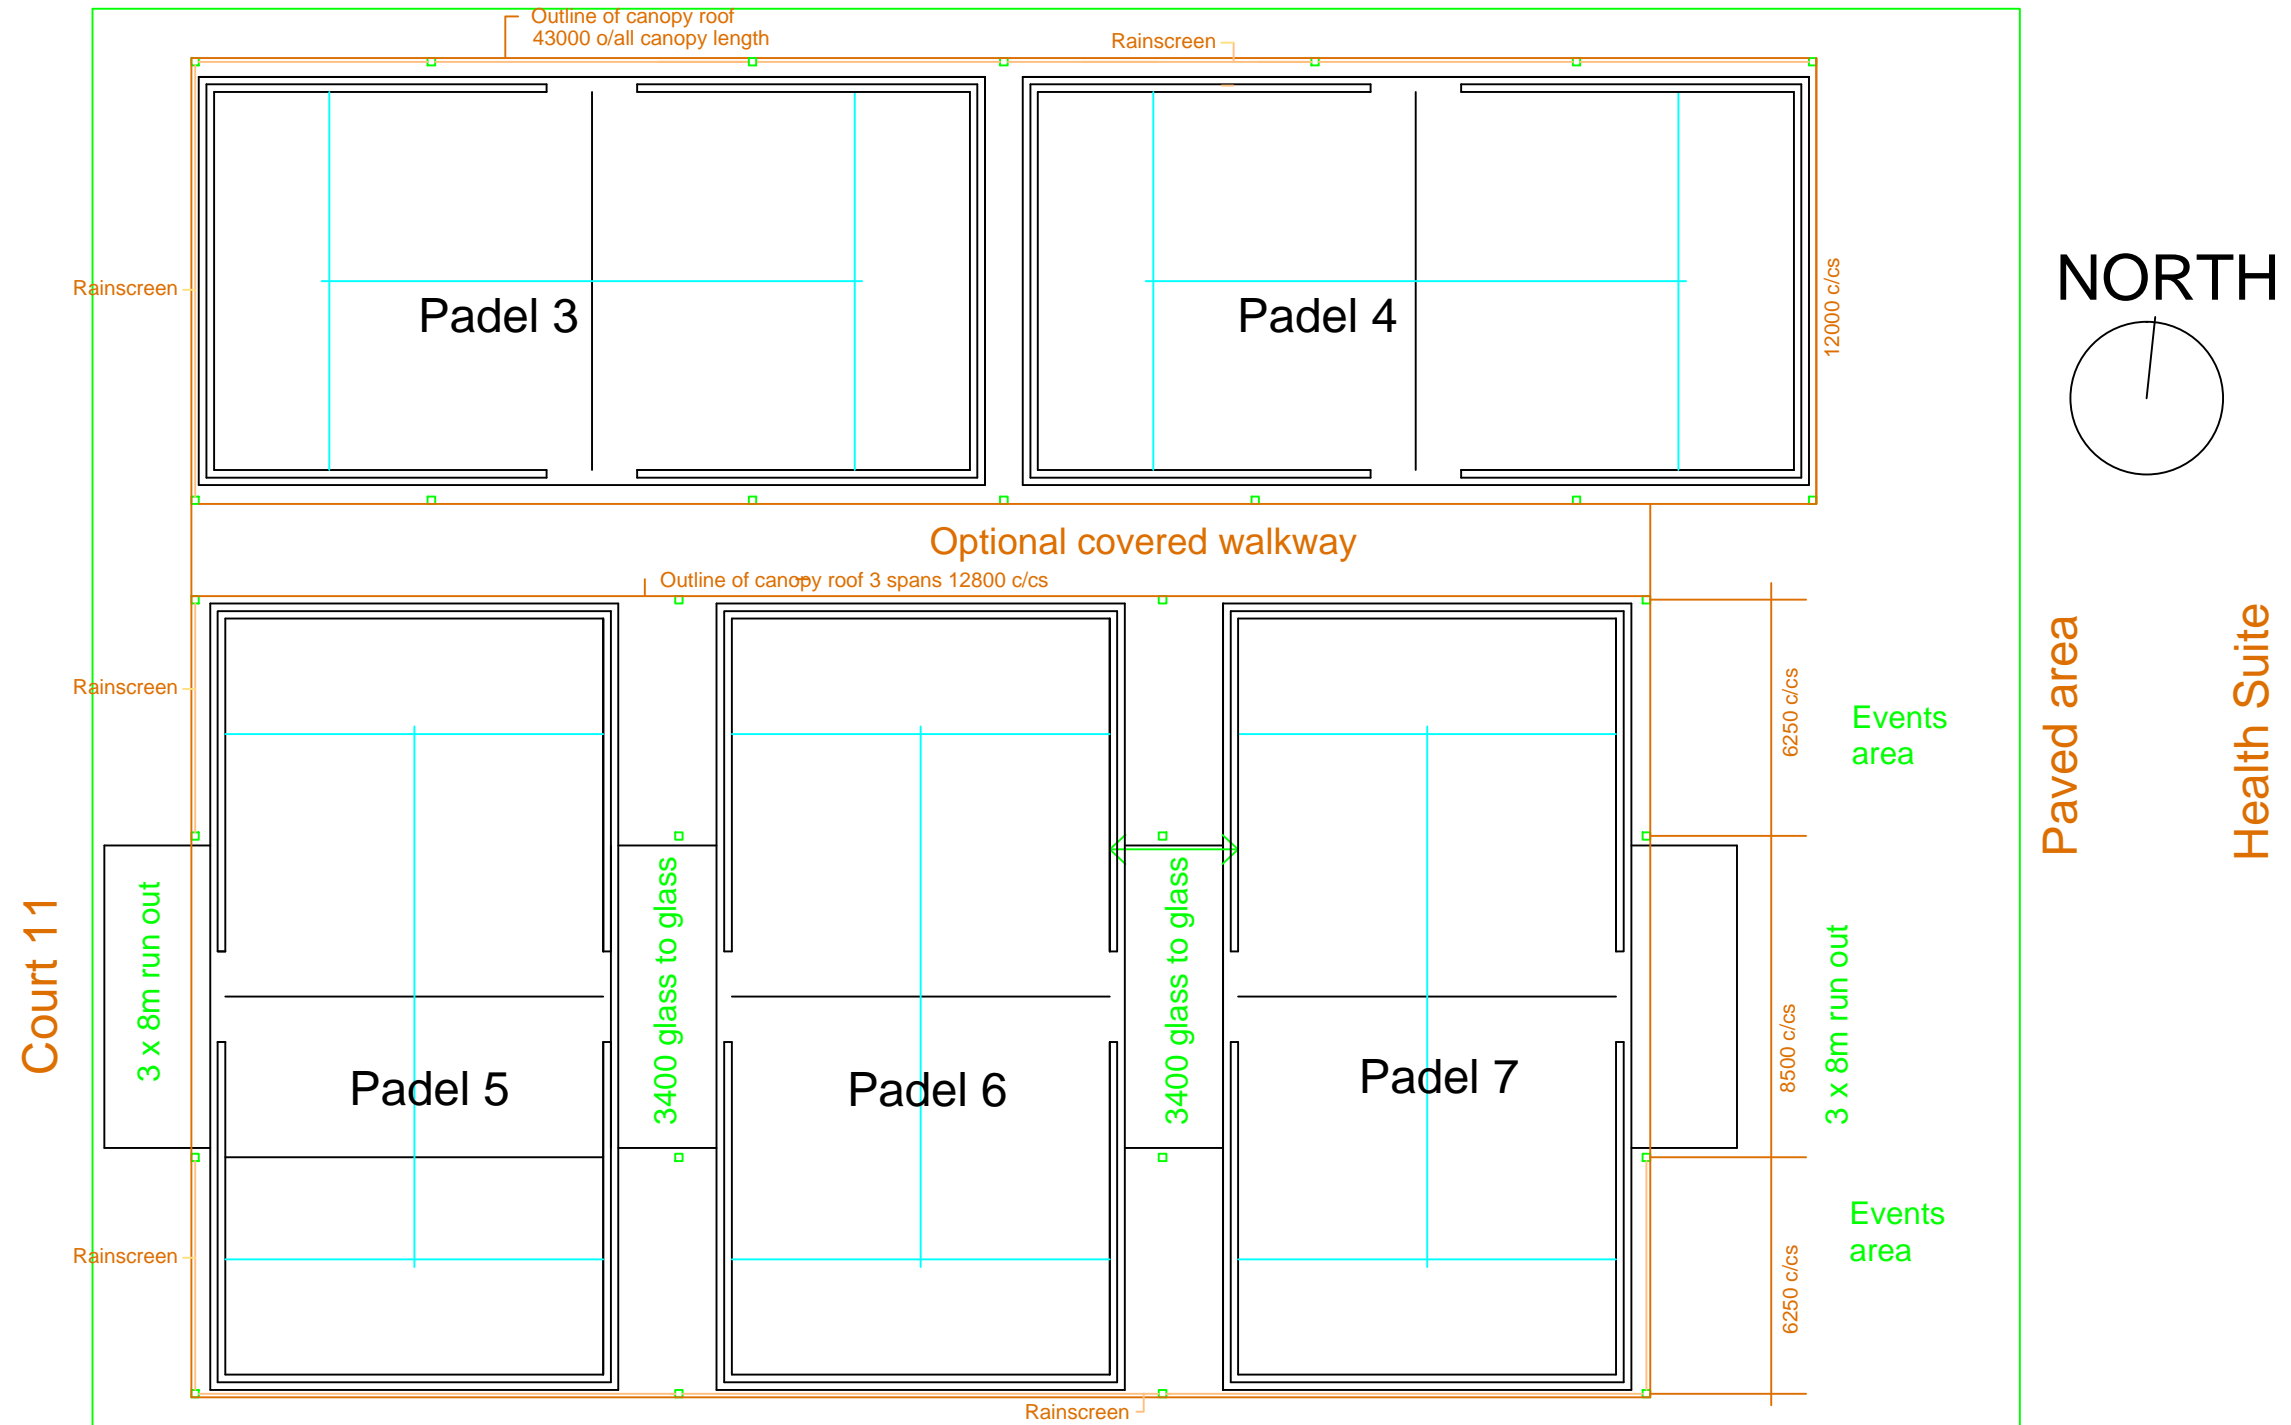

Boundary to Rosslyn Park Rugby Ground

Rear members' car park

PLAN

Roehampton Club Five padel courts on 12 to 14 Approx. 1:200 @ A3

Trevor May Contractors Limited Drwg. no. J7281/10 240924 ©

Block of three tennis courts with Championship run backs and minimum LTA side runs

Members' car park

Trevor May Contractors Limited Drwg. no. J7281/22 161024 ©

Natural grass courts nos. 25-28

Approx. 1:200 @ A2