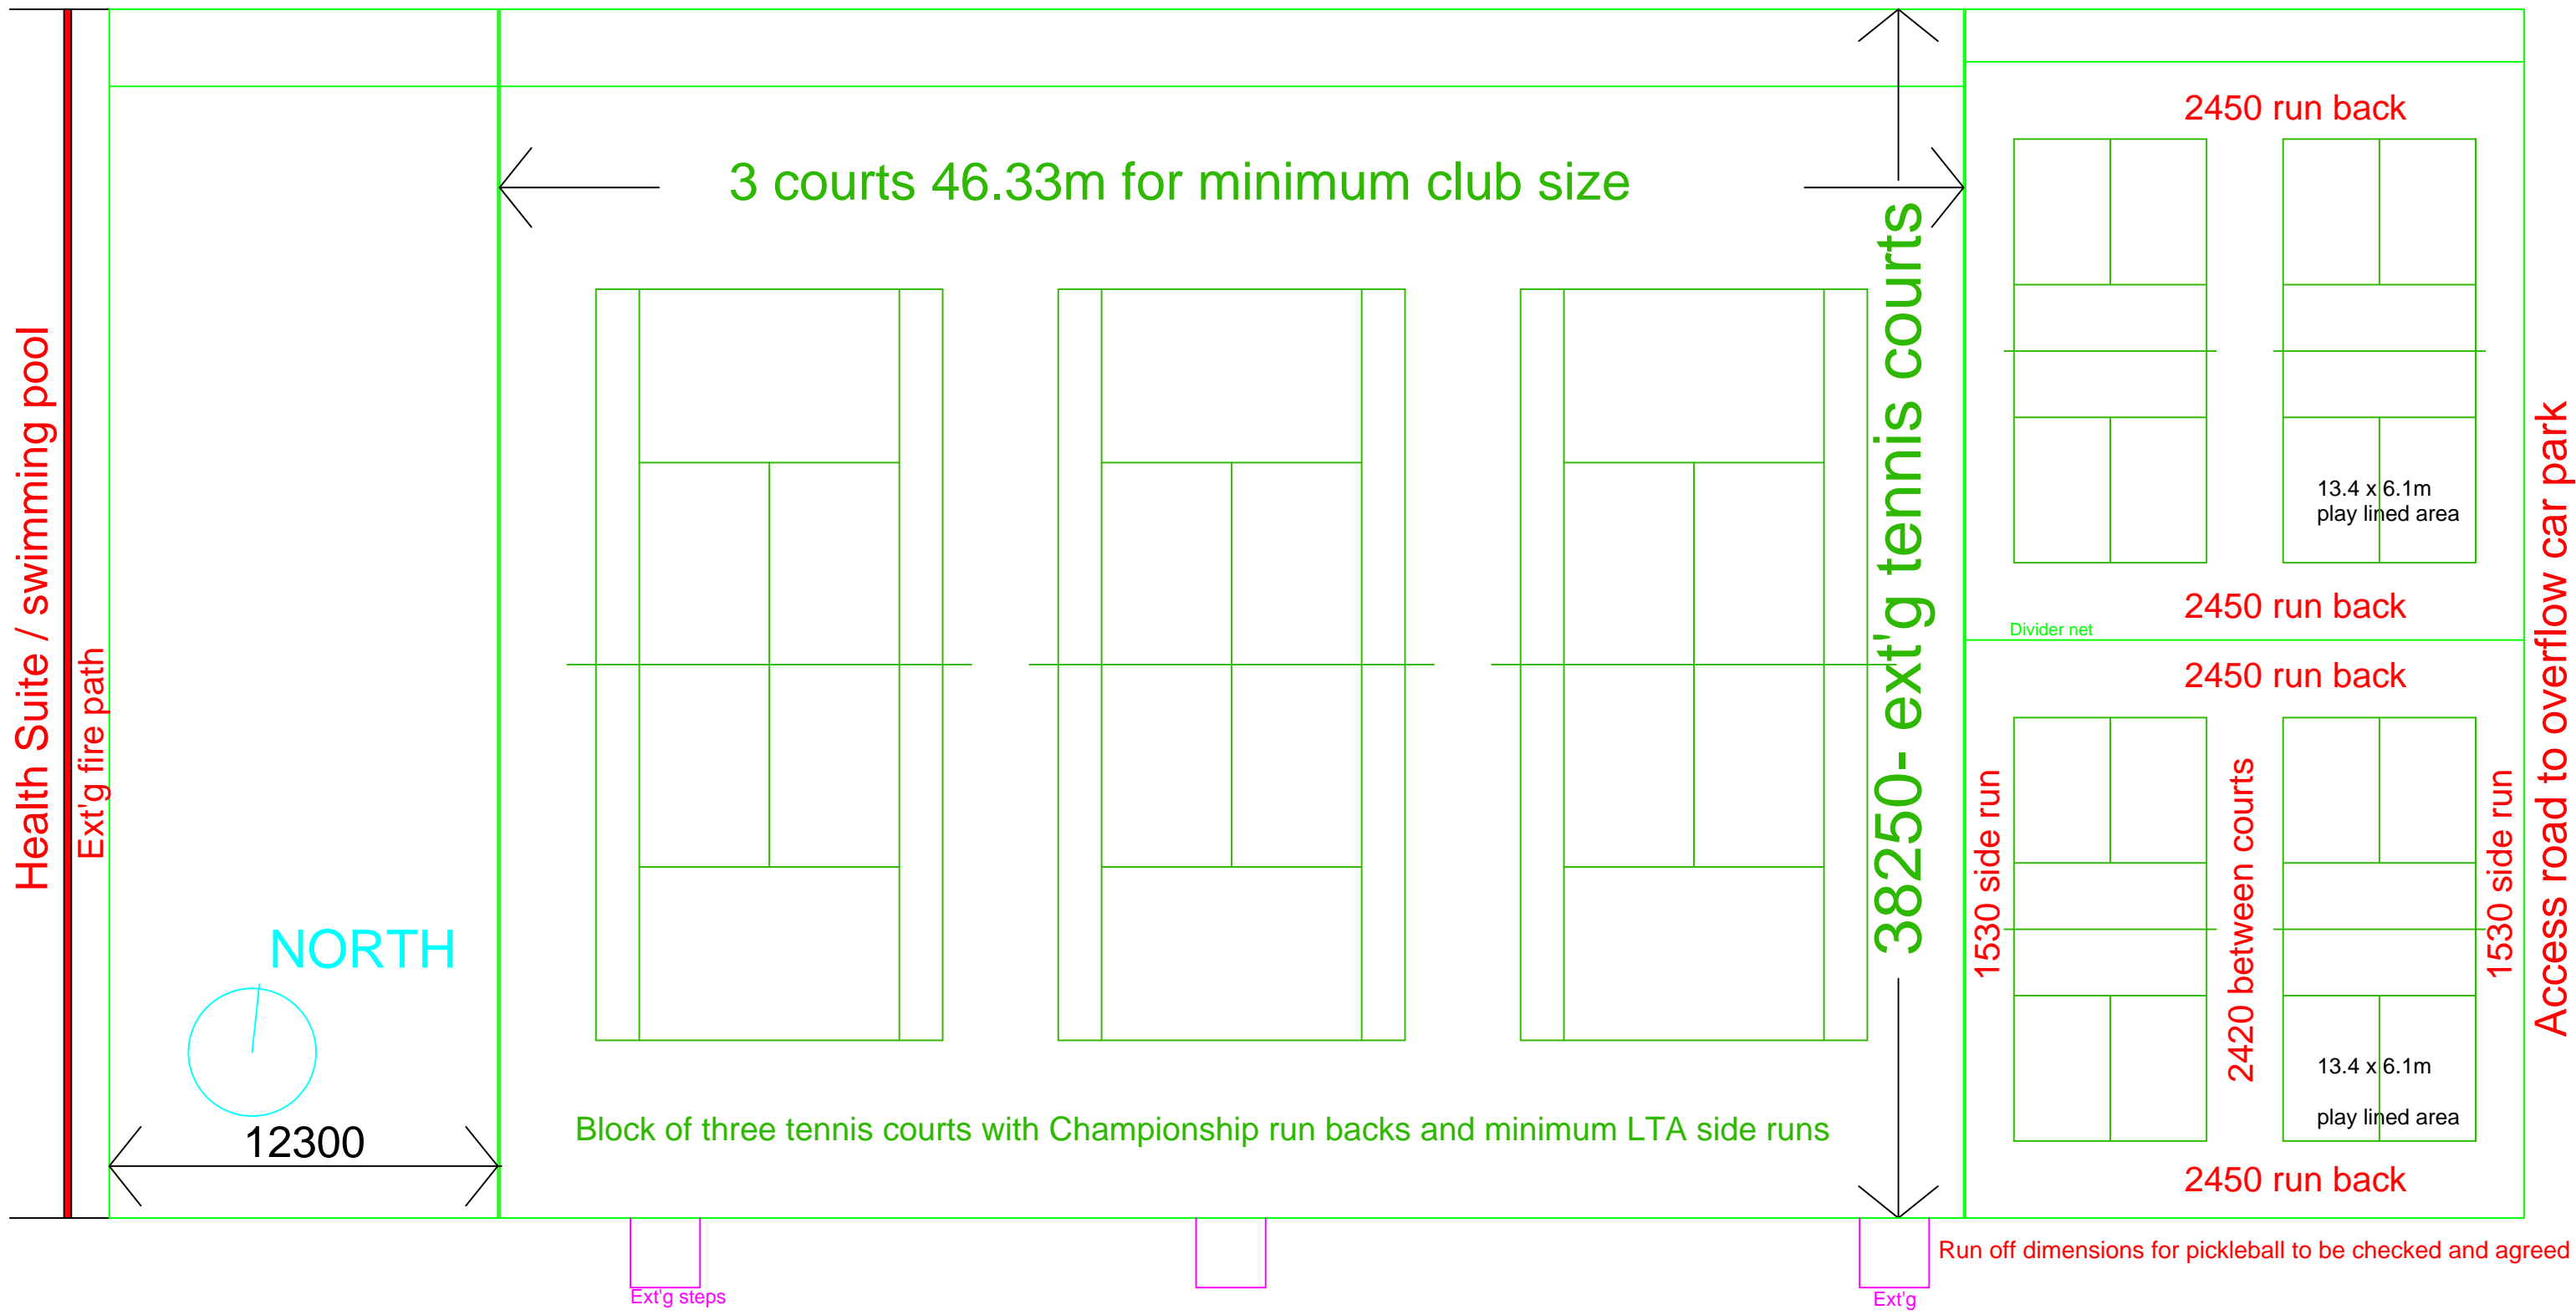

Boundary to Rosslyn Park Rugby Ground

Rear members' car park

PLAN

Roehampton Club Five padel courts on 12 to 14 Approx. 1:200 @ A3

Trevor May Contractors Limited Drwg. no. J7281/10 240924 ©

Block of three tennis courts with Championship run backs and minimum LTA side runs

Members' car park

Trevor May Contractors Limited Drwg. no. J7281/22 161024 ©

Natural grass courts nos. 25-28

Approx. 1:200 @ A2