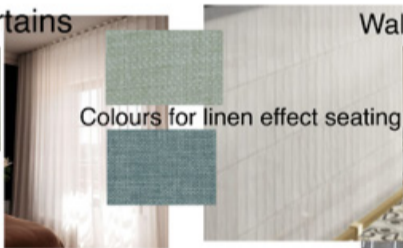

Sheer curtains

Vinyl Wallpaper on designated wall

Painted ceilings walls skirt and trims Dulux kahki mist 6

Colours for linen effect seating