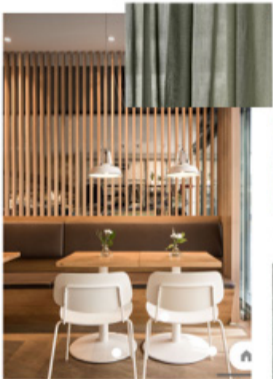

Sheer curtains

Colours for linen effect seating

Banquet with screen