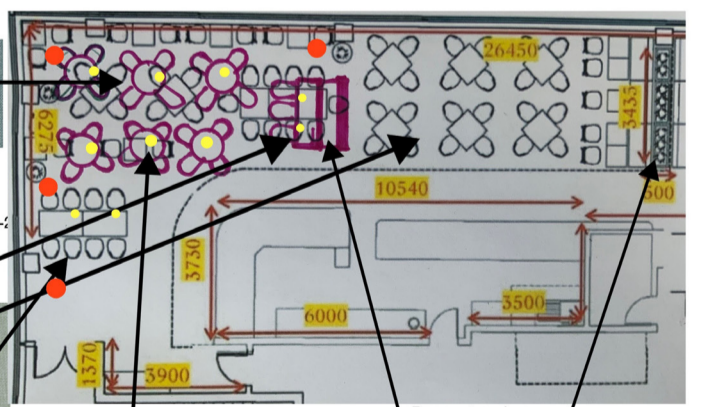

New luxury dining chair For round table seating @£462 inc vat +20% commission in coated linen

Duck egg

Mint

Floor lamp

Rechargeable table lamp

lamp

Banquet and screen